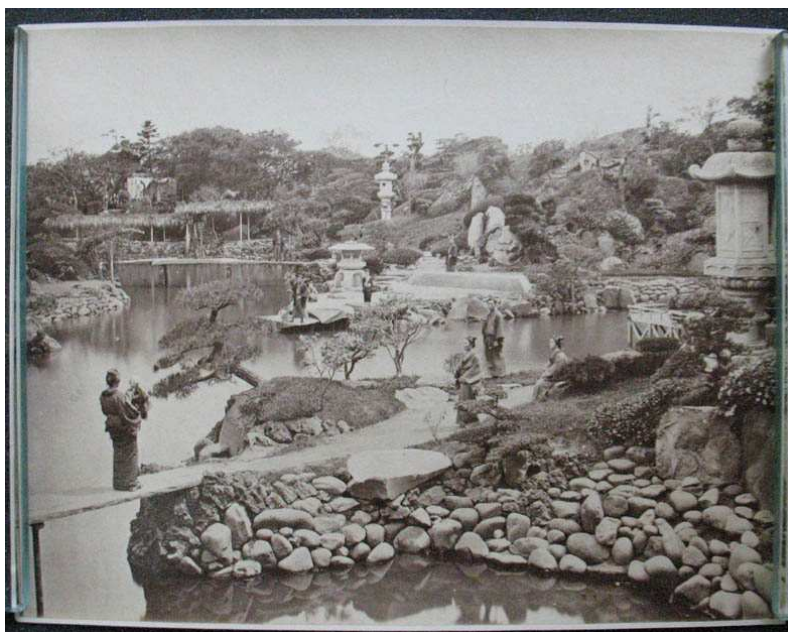

内田九一撮影 旧佐倉藩主堀田伯爵の庭園

1. 24 [Unidentified Photographer]
   Garden of Mr. Hotta of Sakura-han.

¥42,000

20.8 x 26.7 cm.