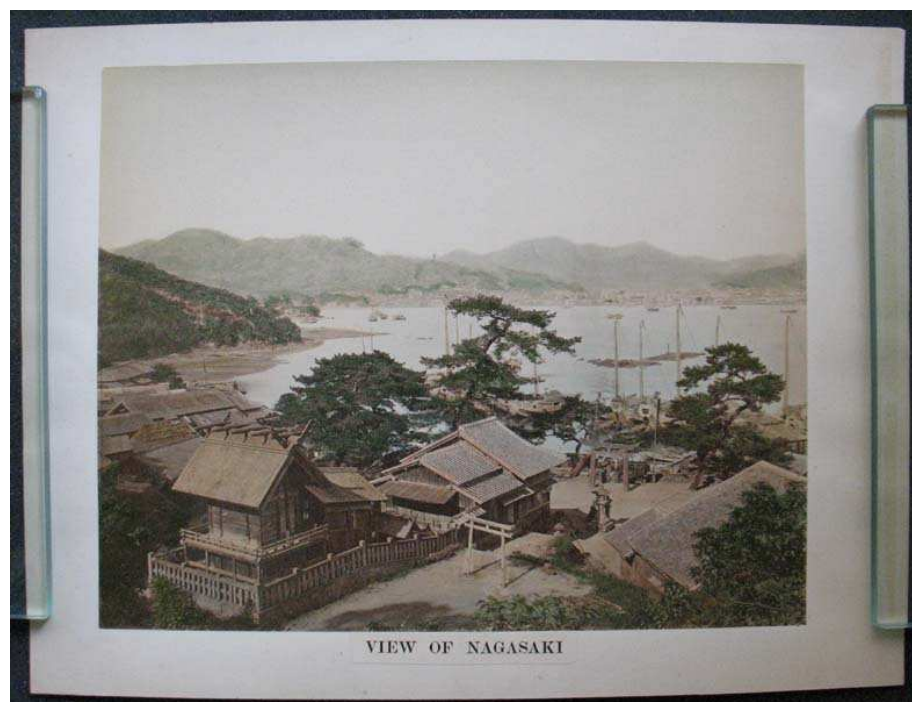

View of Nagasaki. Inasayama.

¥50,000

Colored. 19.7 x 26.2 cm.

内田九一撮影「長崎稲佐山より」彩色

18 **Uchida Kuichi (photographer)**

View of Nagasaki. Inasayama.

¥50,000

Colored. 25.2 x 32.7 cm.